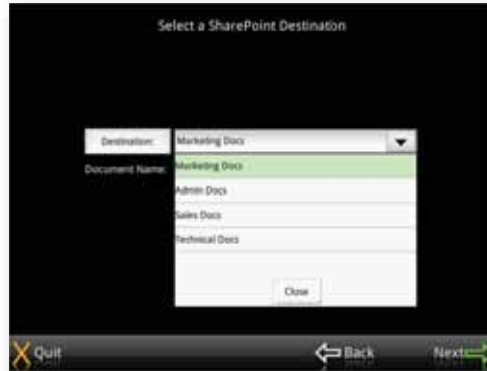

Select SharePoint destination