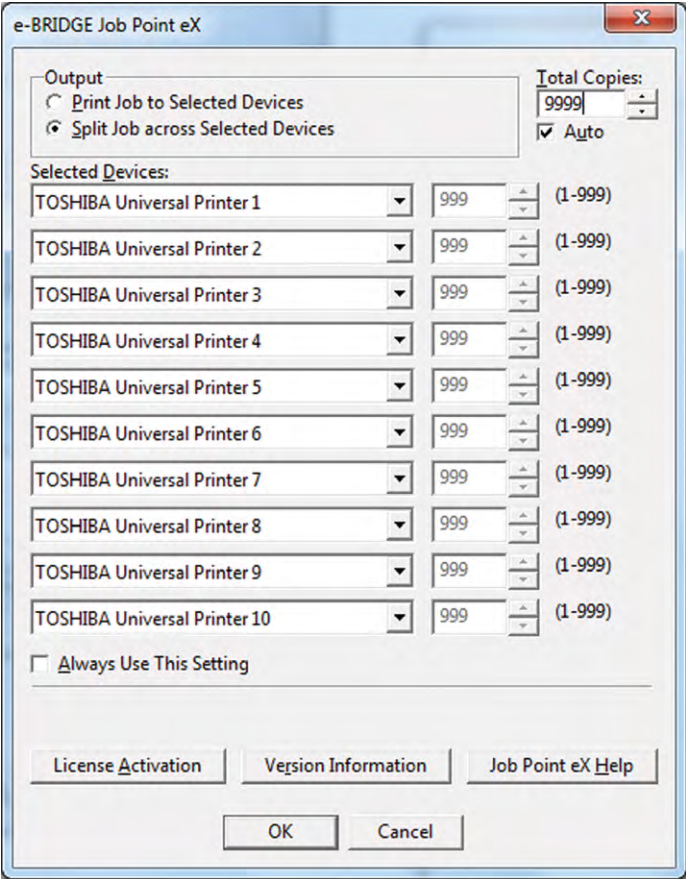

# e-BRIDGE Job Point eX

- Increase your productivity by splitting large print jobs and printing simultaneously on multiple Toshiba e-STUDIO devices
- Combine the output speed of up to ten Toshiba MFDs to accelerate your efficiency
- Print on any compatible MFD in the network by sending your print job to multiple destinations with just one click
- Benefit from the advantages of e-BRIDGE Job Point eX™ via the easy-to-use Toshiba Universal Printer Driver